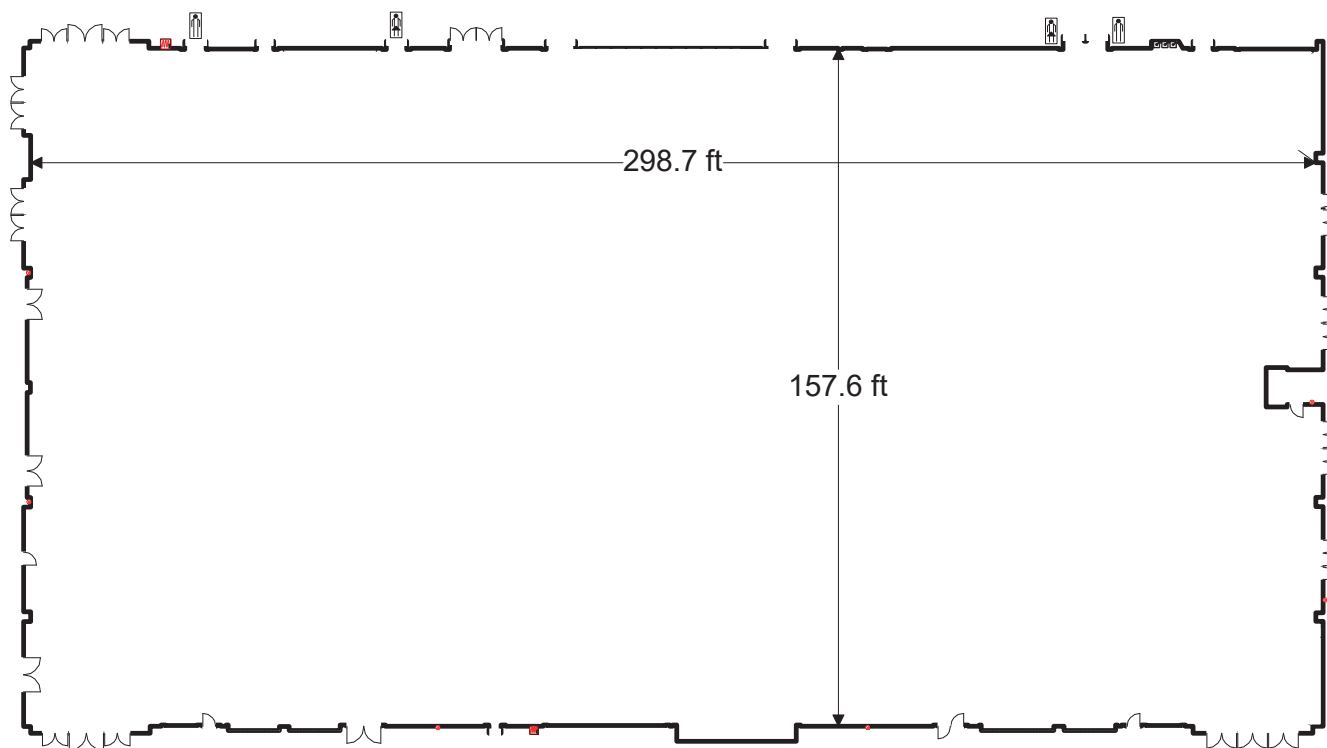

RAINMAKER EXPO

Space	Dimensions (W x L x H)	Square Ft	Banquet	Classroom	Theater	8' x10' tradeshow Booth
Rainmaker Expo Center	298 x 157 x 25.6	47,646	3,080	3,096	5,474	280