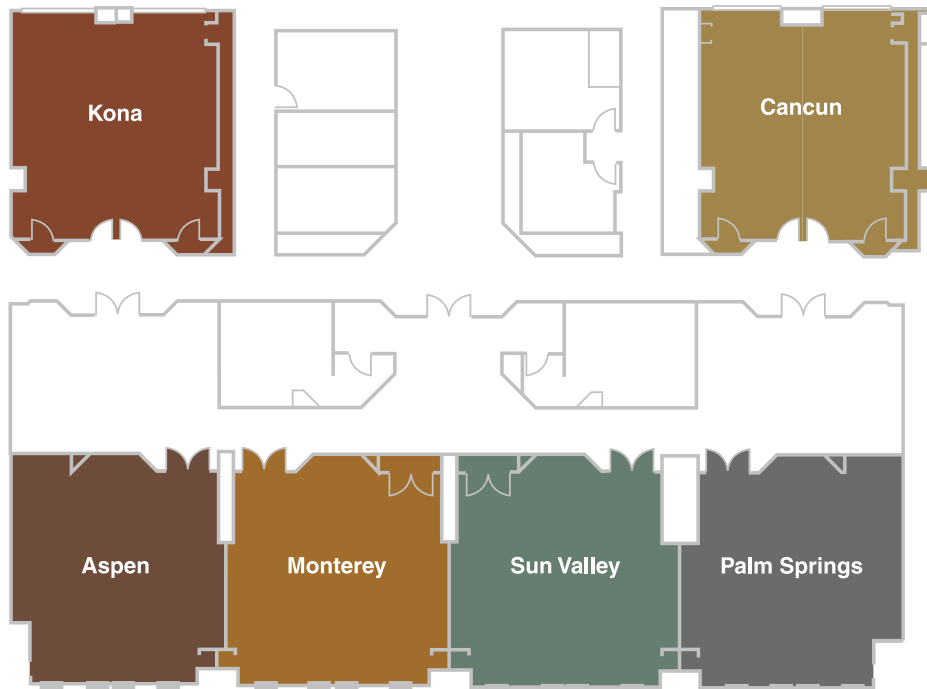

GRAND PEQUOT TOWER MEETING ROOMS 10TH FLOOR

	Dimensions (W x L x H)	Square Ft.	Banquet	Classroom	Theater	Conference
Kona	26 x 29 x 8	754	50	40	144	24
Cancun	26 x 29 x 8	754	50	40	144	24
Aspen	28 x 32 x 8	896	40	24	80	24
Aspen Pre-Function	16 x 25 x 8	400	---	---	---	---
Monterey	28 x 32 x 8	896	50	48	102	26
Sun Valley	28 x 32 x 8	896	50	48	102	26
Palm Springs	28 x 32 x 8	896	40	24	80	24
Palm Springs Pre-Function	16 x 27 x 8	432	---	---	---	---