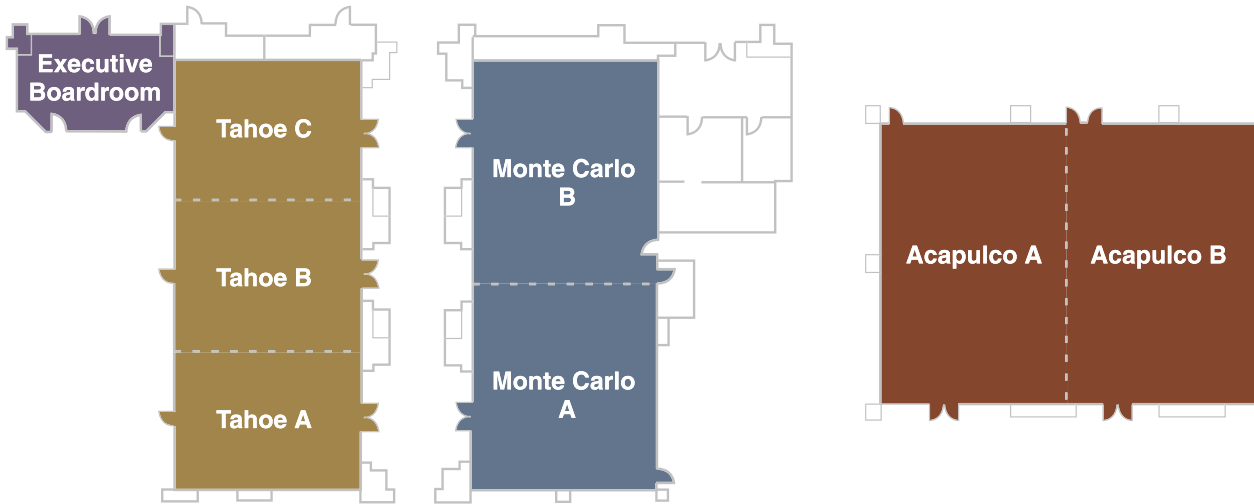

GRAND PEQUOT TOWER MEETING ROOMS MEZZANINE LEVEL

	Dimensions (W x L x H)	Square Ft.	Banquet	Classroom	Theater	Conference
Acapulco	76 x 55 x 12	4,180	260	216	458	---
Acapulco A	38 x 55 x 12	2,090	130	90	198	45
Acapulco B	38 x 55 x 12	2,090	130	90	198	45
Monte Carlo	36 x 85 x 12	3,060	230	168	520	---
Monte Carlo A	36 x 42 x 12	1,512	110	72	198	35
Monte Carlo B	36 x 42 x 12	1,512	110	72	198	35
Executive Boardroom	18 x 30 x 12	540	---	---	---	12
Tahoe	36 x 85 x 12	3,060	210	168	378	---
Tahoe A	36 x 28 x 12	1,008	60	48	96	30
Tahoe B	36 x 28 x 12	1,008	60	48	96	30
Tahoe C	36 x 28 x 12	1,008	60	48	96	30