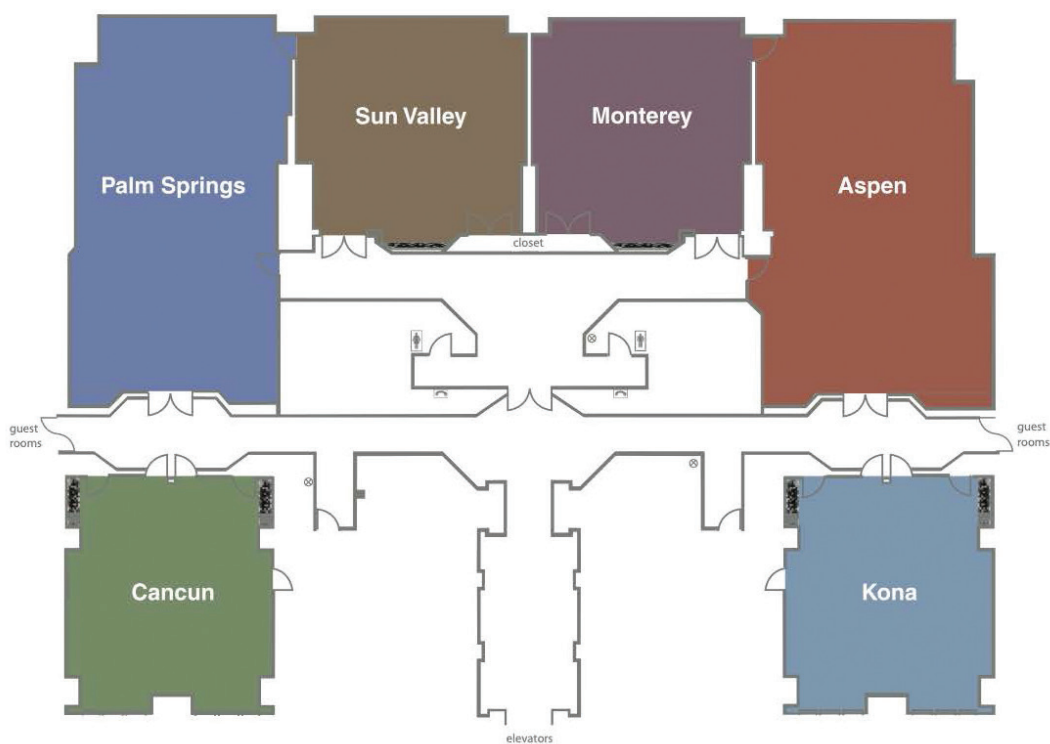

10TH FLOOR MEETING ROOMS GRAND PEQUOT TOWER

	Dimensions (W x L x H)	Square Ft	Rounds	Classroom	Theater	U-Shape	Conference
Kona	26 x 29 x 8	754	40	25	40	20	25
Cancun	26 x 29 x 8	743	40	25	40	20	25
Monterey	28 x 32 x 8	896	40	30	60	25	26
Sun Valley	28 x 32 x 8	896	40	30	60	25	26
Palm Springs	26 x 49 x 8	1,274	80	72	110	39	40
Aspen	26 x 49 x 8	1,274	80	72	110	39	40